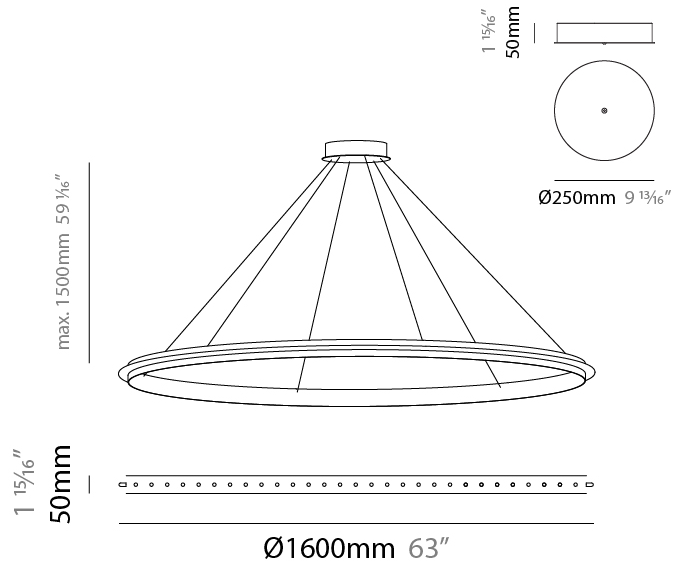

CITADEL 1 RING SUSPENSION

D101827-

base number	LED	Color	Finish
	Dimming	Temperature	Options

1. To build a product code in our configurator select the specify button on the base model # product page
2. To build a manual product code on this datasheet choose from the options listed below in blue font and add the suffix to the base model #

GENERAL

Series: Citadel
Subseries: Citadel 1 Ring
Partner: Quasar
Division: Design
Installation: Suspension
Product Type: Pendant
Mounting Location: Ceiling

PHYSICAL

Shape: Round
Diameter (mm): 1600
Diameter (in): 63
Height (mm): 50
Height (in): 1 ¹⁵/₁₆
Max. Overall Height (mm): 1550
Max. Overall Height (in): 61
Weight (kg): 7
Weight (lbs): 15.43
Fixture Finish: NIC / BRA / BBR
Fixture Material: Metal
Cable Details: 1500mm Cable

ELECTRICAL

Number of Lamps: 100
Lamp Type: LED Retrofit
Input Wattage (W): 33
Bulb Included: Bulb Included
Max. Wattage Per Lamp (W): 0.33
Lamp Base: E10
Dimming: Phase Dimming (120Vac Only)
Driver Included: Yes
Driver Location: Integrated
Driver Type: Constant Voltage - Universal
Driver Class: Class 2
Input Voltage (V): 120 - 277
Output Voltage (V): 12
Lamp Voltage (V): 12
Upon Request: Integral: 0-10Vdc dimming

LED

Color Temperature (°K): 2600 / 3000 / 3500
Max. Delivered Lumen (lm): 2300 (2600K)
CRI: >90 CRI
Lamp Life (hrs): 20000

OPTICAL

RATINGS AND CERTIFICATIONS

Certified By: Certified for North American Standards
IP rating: IP20