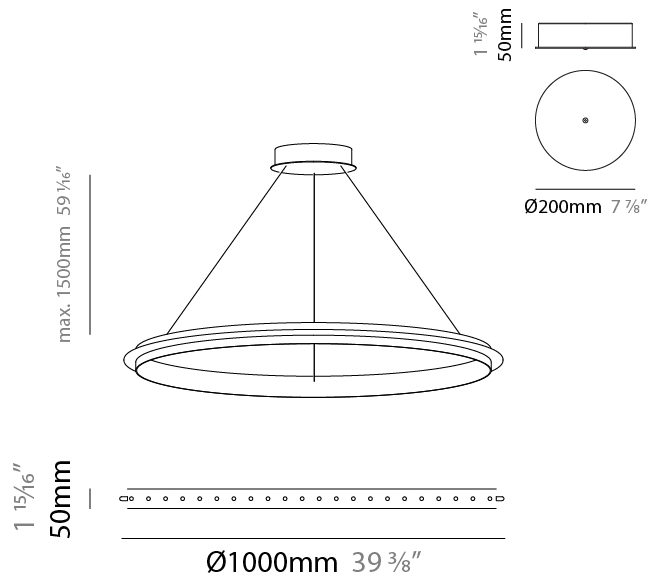

CITADEL 1 RING SUSPENSION

D101824-

base number   LED Dimming   Color Temperature   Finish Options

1. To build a product code in our configurator select the specify button on the base model # product page
2. To build a manual product code on this datasheet choose from the options listed below in blue font and add the suffix to the base model #

GENERAL

Series: Citadel
Subseries: Citadel 1 Ring
Partner: Quasar
Division: Design
Installation: Suspension
Product Type: Pendant
Mounting Location: Ceiling

PHYSICAL

Shape: Round
Diameter (mm): 1000
Diameter (in): 39 3/8
Height (mm): 50
Height (in): 1 15/16
Max. Overall Height (mm): 1550
Max. Overall Height (in): 61
Weight (kg): 4
Weight (lbs): 8.82
[Fixture Finish: NIC / BRA / BBR](#)
Fixture Material: Metal
Cable Details: 1500mm Cable

ELECTRICAL

Number of Lamps: 60
Lamp Type: LED Retrofit
Input Wattage (W): 19.8
Bulb Included: Bulb Included
Max. Wattage Per Lamp (W): 0.33
Lamp Base: E10
[Dimming: Phase Dimming (120Vac Only)](#)
Driver Included: Yes
Driver Location: Integrated
Driver Type: Constant Voltage - Universal
Driver Class: Class 2
Input Voltage (V): 120 - 277
Output Voltage (V): 12
Lamp Voltage (V): 12
Upon Request: Integral: 0-10Vdc dimming

LED

[Color Temperature (*K): 2600 / 3000 / 3500](#)
Max. Delivered Lumen (lm): 1380 (2600K)
CRI: >90 CRI
Lamp Life (hrs): 20000

OPTICAL

RATINGS AND CERTIFICATIONS

Certified By: Certified for North American Standards
IP rating: IP20