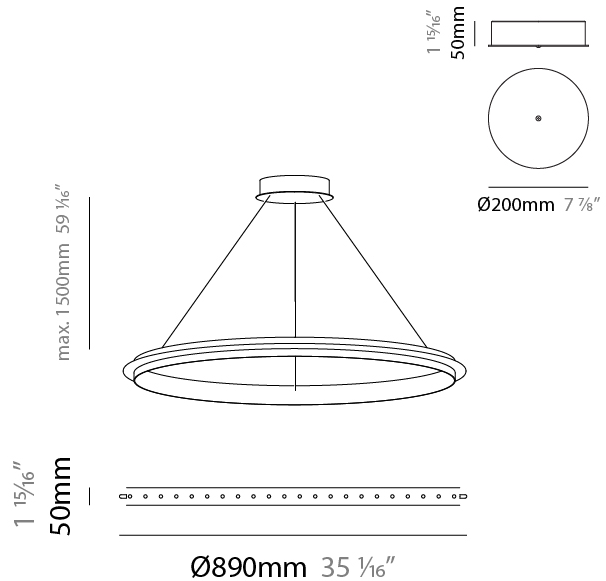

D101823-

base number	LED Dimming	Color Temperature	Finish Options

1. To build a product code in our configurator select the specify button on the base model # product page
2. To build a manual product code on this datasheet choose from the options listed below in blue font and add the suffix to the base model #

GENERAL

Series: Citadel
Subseries: Citadel 1 Ring
Partner: Quasar
Division: Design
Installation: Suspension
Product Type: Pendant
Mounting Location: Ceiling
Light Distribution: Uplight

PHYSICAL

Shape: Round
Diameter (mm): 890
Diameter (in): 35 1/16"
Height (mm): 50
Height (in): 1 15/16"
Max. Overall Height (mm): 1550
Max. Overall Height (in): 61
Weight (kg): 3
Weight (lbs): 6.61
Fixture Finish: NIC / BRA / BBR
Fixture Material: Metal
Cable Details: 1500mm Cable

ELECTRICAL

Number of Lamps: 52
Lamp Type: LED Retrofit
Input Wattage (W): 17.16
Bulb Included: Bulb Included
Max. Wattage Per Lamp (W): 0.33
Lamp Base: E10
Dimming: Phase Dimming (120Vac Only)
Driver Included: Yes
Driver Location: Integrated
Driver Type: Constant Voltage - Universal
Driver Class: Class 2
Input Voltage (V): 120 - 277
Output Voltage (V): 12
Lamp Voltage (V): 12
Upon Request: Integral: 0-10Vdc dimming

LED

Color Temperature (°K): 2600 / 3000 / 3500
Max. Delivered Lumen (lm): 1196 (2600K)
CRI: >90 CRI
Lamp Life (hrs): 20000

OPTICAL

RATINGS AND CERTIFICATIONS

Certified By: Certified for North American Standards
IP rating: IP20