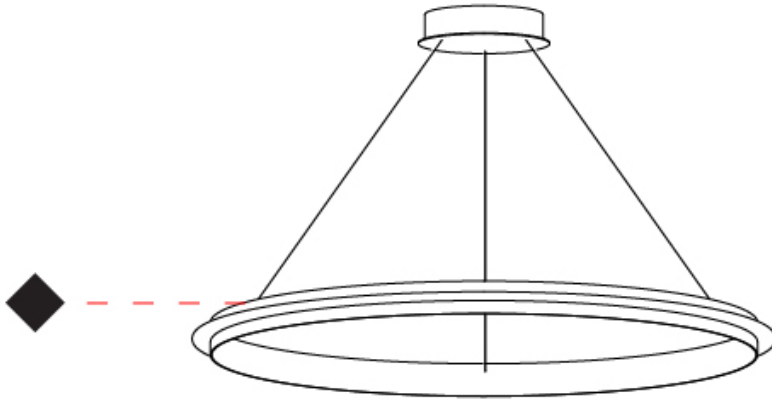

CITADEL 1 RING SUSPENSION

D101823-

PROJECT

TYPE

SPECIFIER

QUANTITY

DATE