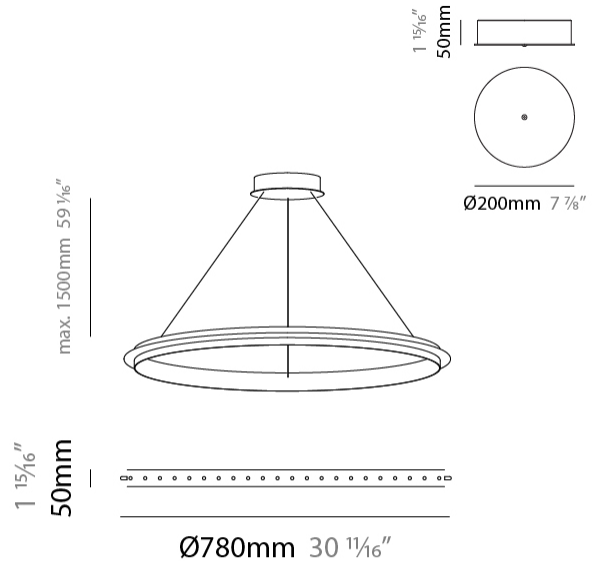

CITADEL 1 RING SUSPENSION

D101822-

base number	LED Dimming	Color Temperature	Finish Options

1. To build a product code in our configurator select the specify button on the base model # product page
2. To build a manual product code on this datasheet choose from the options listed below in blue font and add the suffix to the base model #

GENERAL

Series: Citadel
Subseries: Citadel 1 Ring
Partner: Quasar
Division: Design
Installation: Suspension
Product Type: Pendant
Mounting Location: Ceiling

PHYSICAL

Shape: Round
Diameter (mm): 780
Diameter (in): 30 11/16
Height (mm): 50
Height (in): 1 15/16
Max. Overall Height (mm): 1550
Max. Overall Height (in): 61
Weight (kg): 3
Weight (lbs): 6.61
Fixture Finish: NIC / BRA / BBR
Fixture Material: Metal
Cable Details: 1500mm Cable

ELECTRICAL

Number of Lamps: 44
Lamp Type: LED Retrofit
Input Wattage (W): 14.52
Bulb Included: Bulb Included
Max. Wattage Per Lamp (W): 0.33
Lamp Base: E10
Dimming: Phase Dimming (120Vac Only)
Driver Included: Yes
Driver Location: Integrated
Driver Type: Constant Voltage - Universal
Driver Class: Class 2
Input Voltage (V): 120 - 277
Output Voltage (V): 12
Lamp Voltage (V): 12
Upon Request: Integral: 0-10Vdc dimming

LED

Color Temperature (°K): 2600 / 3000 / 3500
Max. Delivered Lumen (lm): 1012 (2600K)
CRI: >90 CRI
Lamp Life (hrs): 20000

OPTICAL

RATINGS AND CERTIFICATIONS

Certified By: Certified for North American Standards
IP rating: IP20