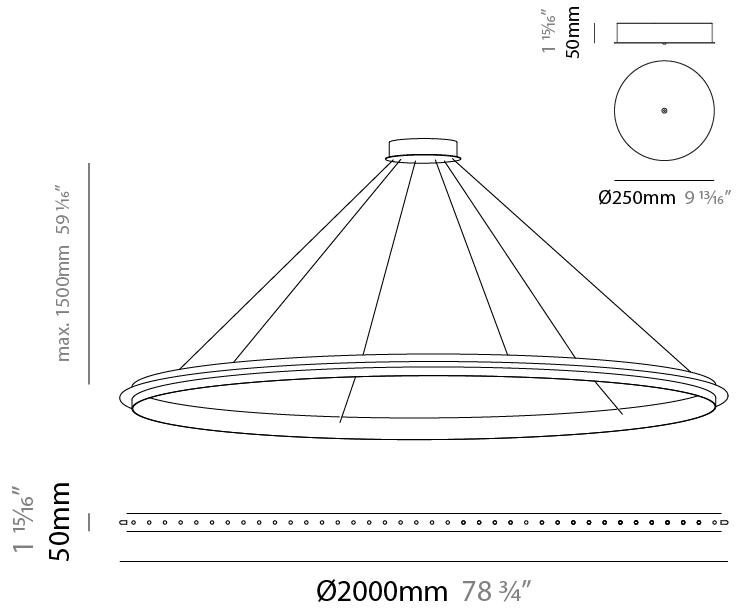

D101829-

base number   LED Dimming   Color Temperature   Finish Options

1. To build a product code in our configurator select the specify button on the base model # product page
2. To build a manual product code on this datasheet choose from the options listed below in blue font and add the suffix to the base model #

GENERAL

Series: Citadel
Subseries: Citadel 1 Ring
Partner: Quasar
Division: Design
Installation: Suspension
Product Type: Pendant
Mounting Location: Ceiling

PHYSICAL

Shape: Round
Diameter (mm): 2000
Diameter (in): 78 3/4
Height (mm): 50
Height (in): 1 15/16
Max. Overall Height (mm): 1550
Max. Overall Height (in): 61
Weight (kg): 8
Weight (lbs): 17.64
[Fixture Finish: NIC / BRA / BBR](#)
Fixture Material: Metal
Cable Details: 1500mm Cable

ELECTRICAL

Number of Lamps: 126
Lamp Type: LED Retrofit
Input Wattage (W): 41.58
Bulb Included: Bulb Included
Max. Wattage Per Lamp (W): 0.33
Lamp Base: E10
[Dimming: Phase Dimming (120Vac Only)](#)
Driver Included: Yes
Driver Location: Integrated
Driver Type: Constant Voltage - Universal
Driver Class: Class 2
Input Voltage (V): 120 - 277
Output Voltage (V): 12
Lamp Voltage (V): 12
Upon Request: Integral: 0-10Vdc dimming

LED

Number of LEDs: 126
[Color Temperature (°K): 2600 / 3000 / 3500](#)
Max. Delivered Lumen (lm): 2898 (2600K)
CRI: >90 CRI
Lamp Life (hrs): 20000

OPTICAL

RATINGS AND CERTIFICATIONS

Certified By: Certified for North American Standards
IP rating: IP20