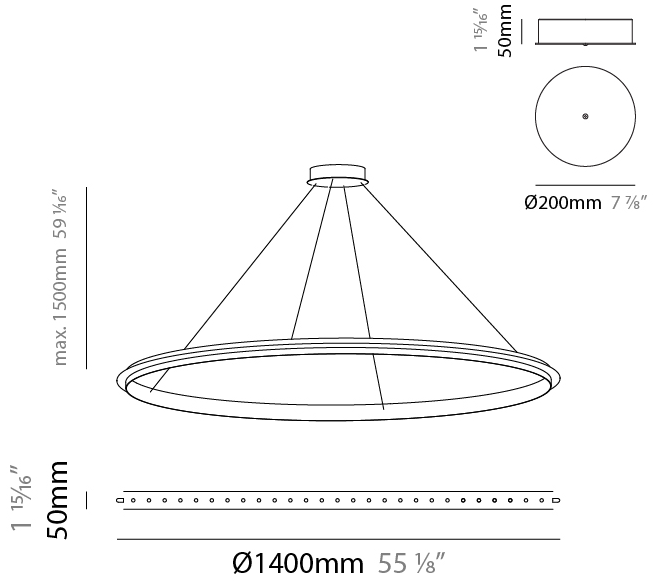

CITADEL 1 RING SUSPENSION

D101826-

base number	LED	Color	Finish
	Dimming	Temperature	Options

1. To build a product code in our configurator select the specify button on the base model # product page
2. To build a manual product code on this datasheet choose from the options listed below in blue font and add the suffix to the base model #

GENERAL

Series: Citadel
Subseries: Citadel 1 Ring
Partner: Quasar
Division: Design
Installation: Suspension
Product Type: Pendant
Mounting Location: Ceiling

PHYSICAL

Shape: Round
Diameter (mm): 1400
Diameter (in): 55 1/8"
Height (mm): 50
Height (in): 1 15/16"
Max. Overall Height (mm): 1550
Max. Overall Height (in): 61
Weight (kg): 6
Weight (lbs): 13.23
Fixture Finish: NIC / BRA / BBR
Fixture Material: Metal
Cable Details: 1500mm Cable

ELECTRICAL

Number of Lamps: 88
Lamp Type: LED Retrofit
Input Wattage (W): 29.04
Bulb Included: Bulb Included
Max. Wattage Per Lamp (W): 0.33
Lamp Base: E10
Dimming: Phase Dimming (120Vac Only)
Driver Included: Yes
Driver Location: Integrated
Driver Type: Constant Voltage - Universal
Driver Class: Class 2
Input Voltage (V): 120 - 277
Output Voltage (V): 12
Lamp Voltage (V): 12
Upon Request: Integral: 0-10Vdc dimming

LED

Color Temperature (*K): 2600 / 3000 / 3500
Max. Delivered Lumen (lm): 2024 (2600K)
CRI: >90 CRI
Lamp Life (hrs): 20000

OPTICAL

RATINGS AND CERTIFICATIONS

Certified By: Certified for North American Standards
IP rating: IP20