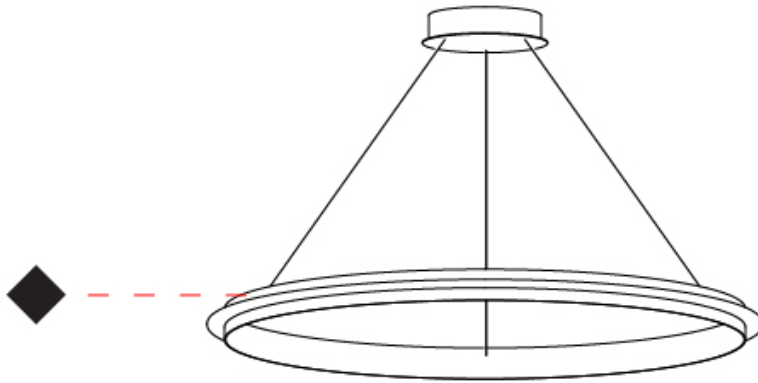

CITADEL 1 RING SUSPENSION

D101822-

PROJECT _____

TYPE _____

SPECIFIER _____

QUANTITY _____

DATE _____